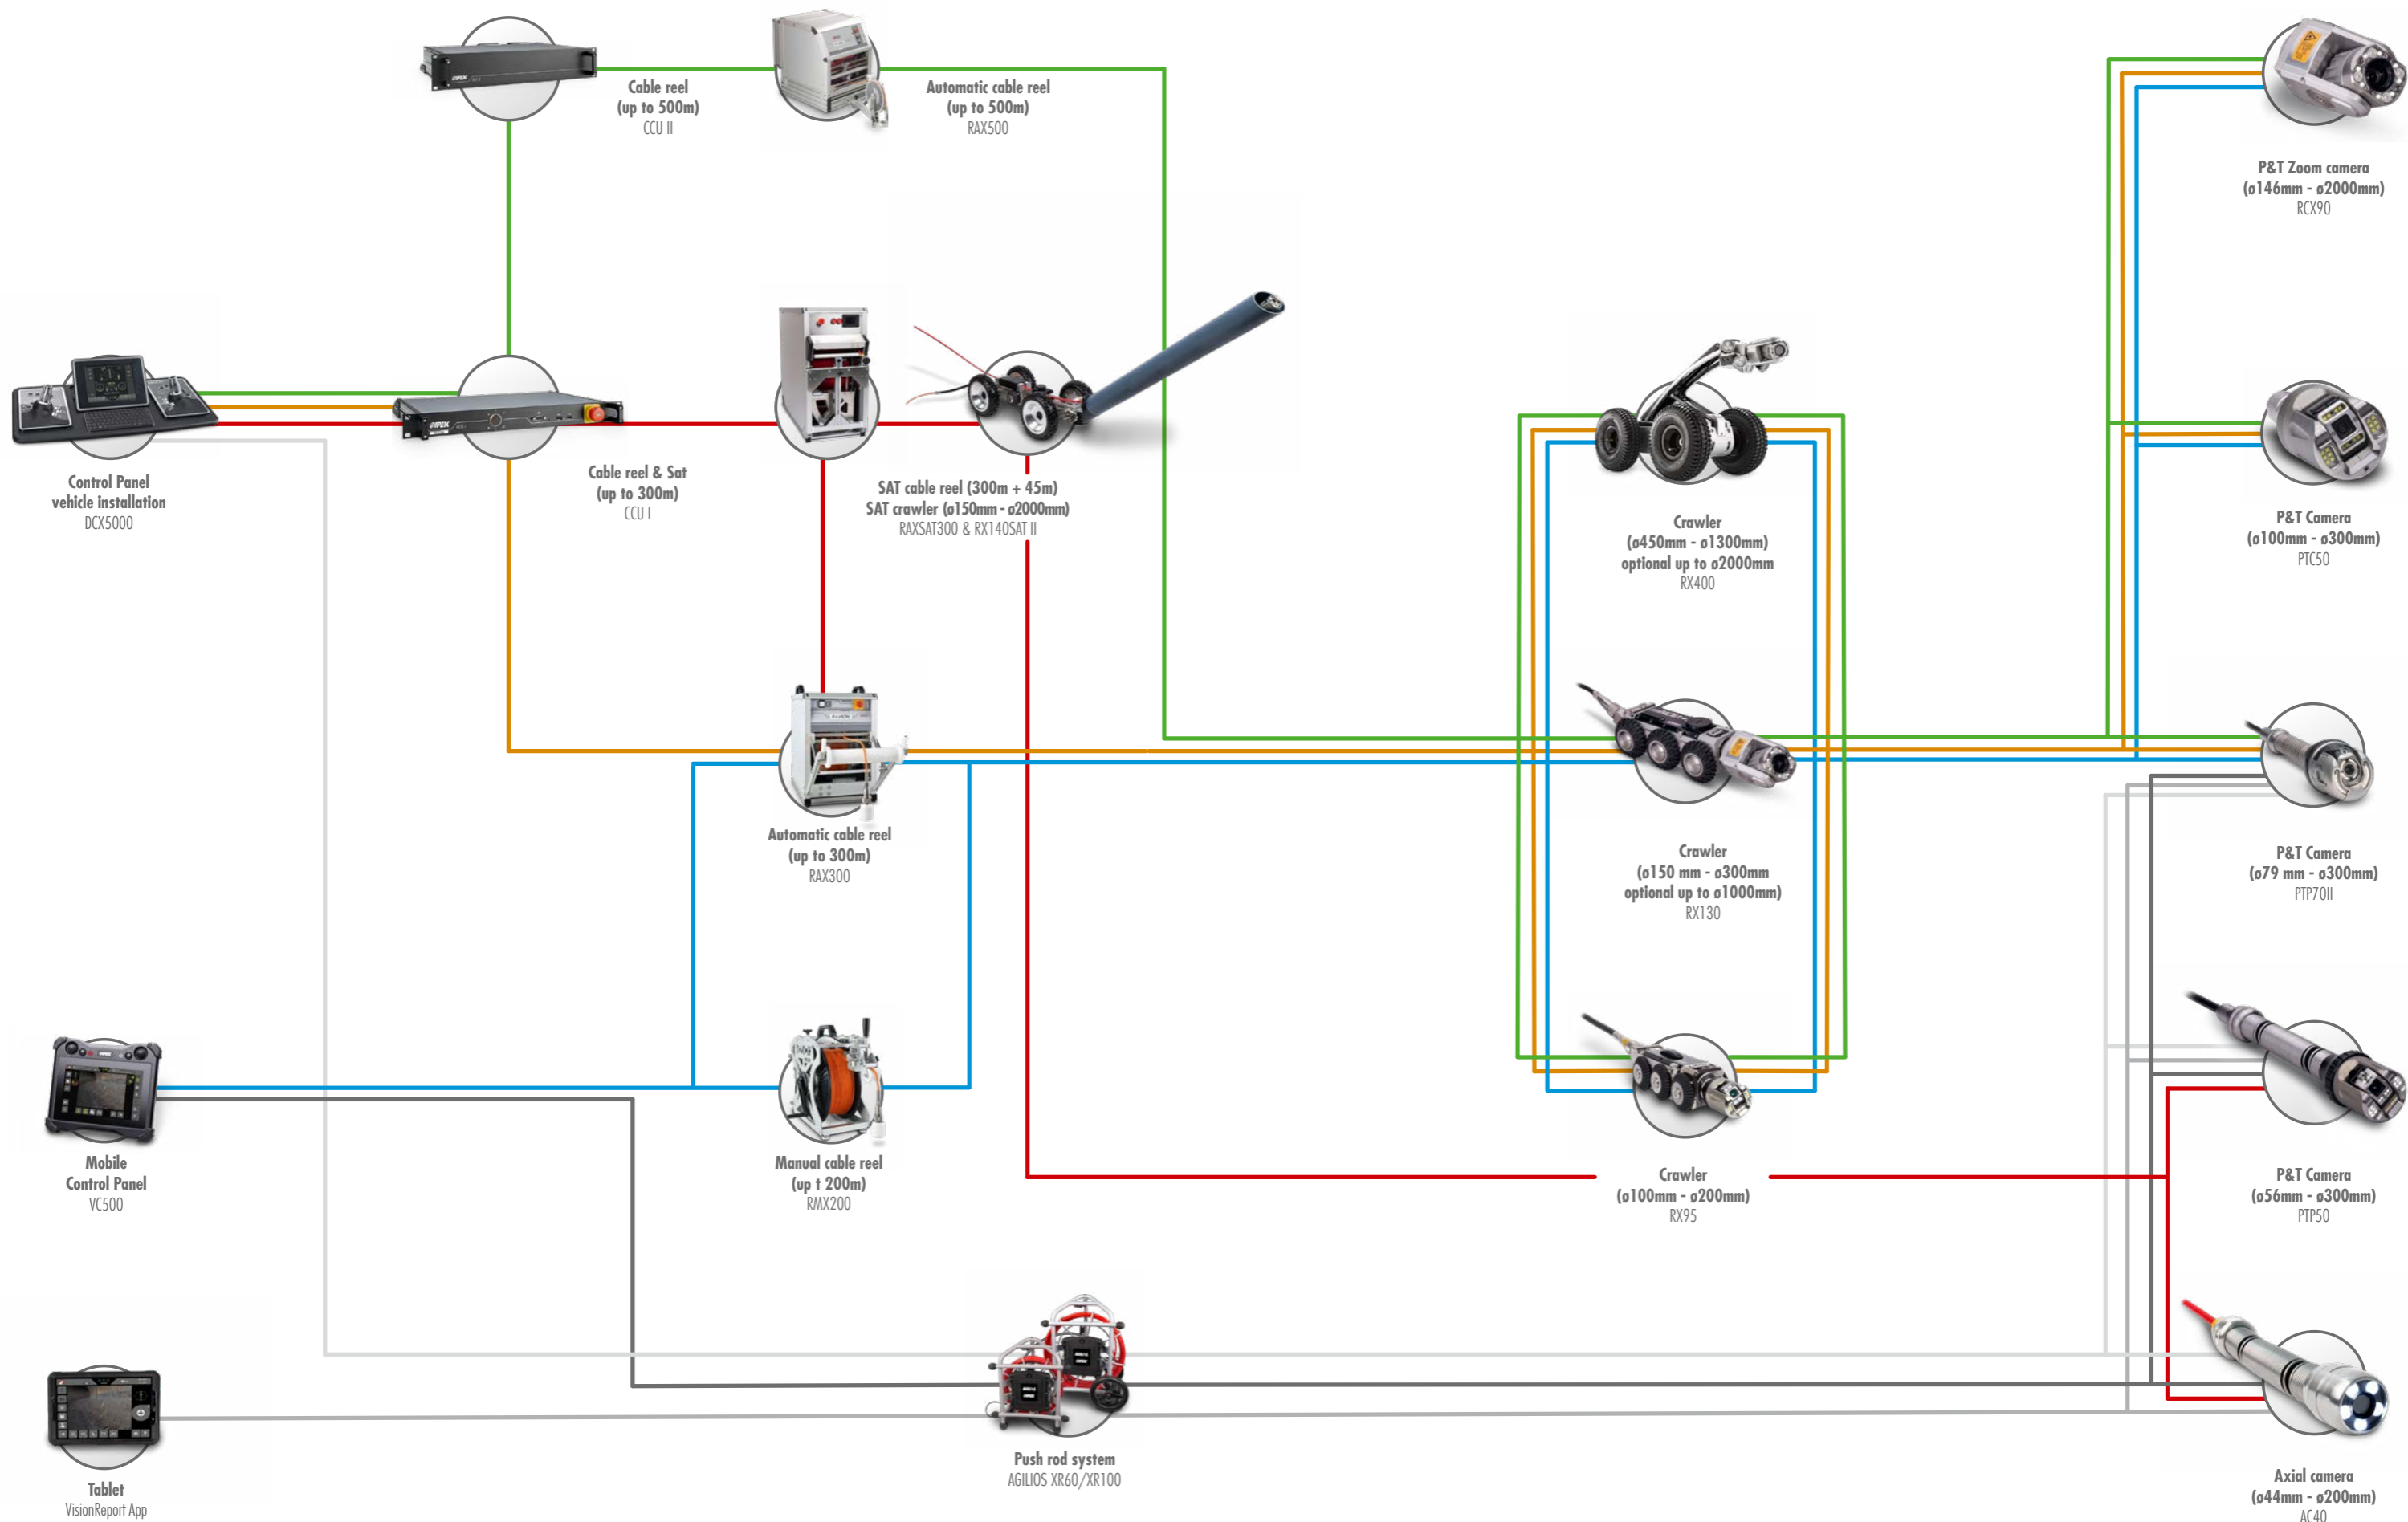

CONTROL PANELS

CABLE REELS

CRAWLERS

CAMERAS

Cable reel
(up to 500m)
CCU II

Automatic cable reel
(up to 500m)
RAX500

Cable reel & Sat
(up to 300m)
CCU I

SAT cable reel (300m + 45m)
SAT crawler (ø150mm - ø2000mm)
RAXSAT300 & RX140SAT II

Automatic cable reel
(up to 300m)
RAX300

Manual cable reel
(up to 200m)
RMX200

Push rod system
AGILIOS XR60/XR100

Crawler
(ø450mm - ø1300mm)
optional up to ø2000mm
RX400

Crawler
(ø150mm - ø300mm)
optional up to ø1000mm
RX130

Crawler
(ø100mm - ø200mm)
RX95

P&T Zoom camera
(ø146mm - ø2000mm)
RCX90

P&T Camera
(ø100mm - ø300mm)
PTC50

P&T Camera
(ø79mm - ø300mm)
PTP70II

P&T Camera
(ø56mm - ø300mm)
PTP50

Axial camera
(ø44mm - ø200mm)
AC40

Control Panel
vehicle installation
DCX5000

Mobile
Control Panel
VC500

Tablet
VisionReport App