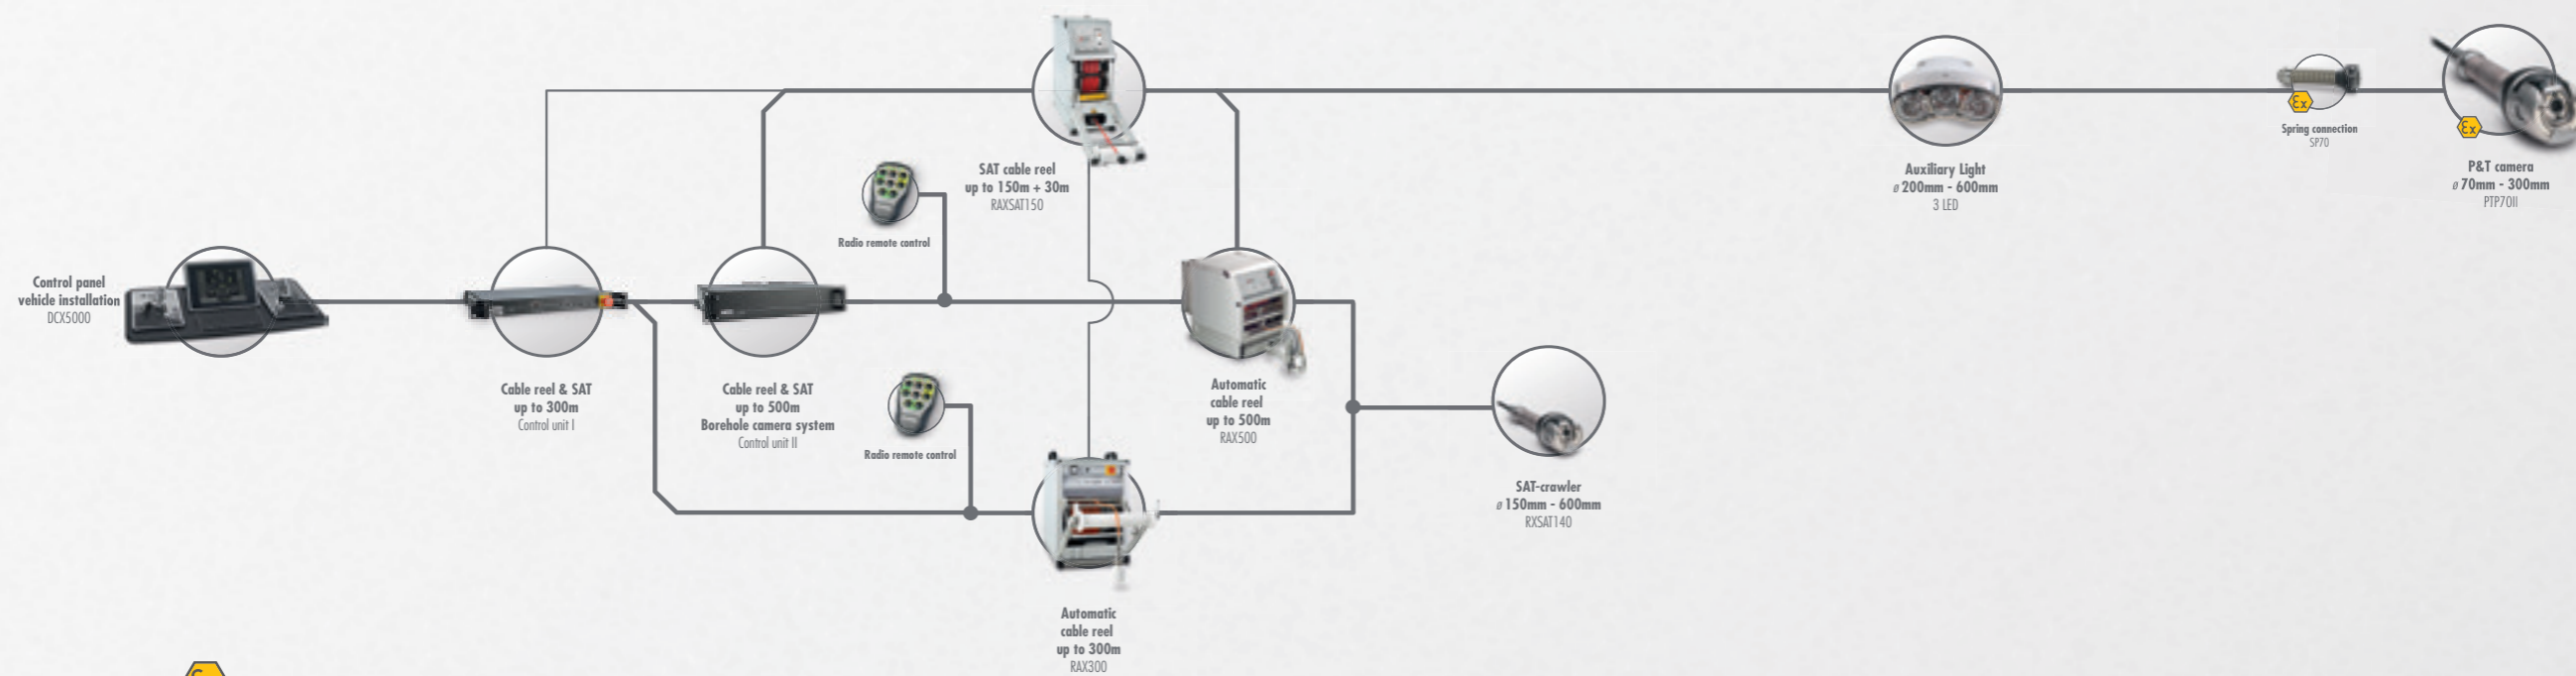

ROVION® SAT

CONTROL PANELS

CABLE REELS

CRAWLER

AUXILIARY LIGHTS

CAMERAS

 „EX“ optionally available

*  Delivery date on request