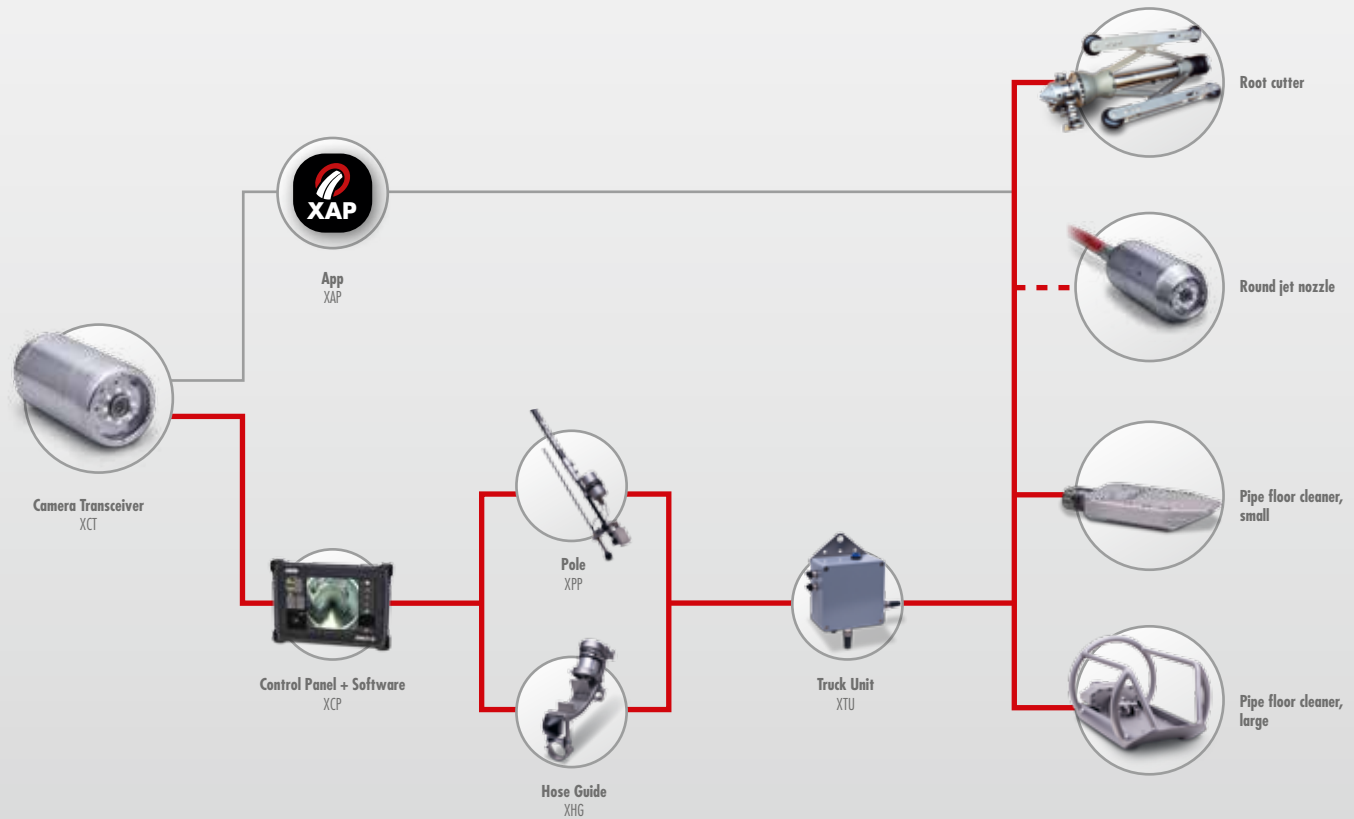

XPECTION®

LIVE VIDEO PRODUCT CONFIGURATIONS

CAMERA

SOFTWARE

LIVE VIDEO ACCESSORIES

NOZZLES AND ACCESSORIES

LEGENDE

- Live Configuration
- - - Despite Live equipment only possible as Download Configuration