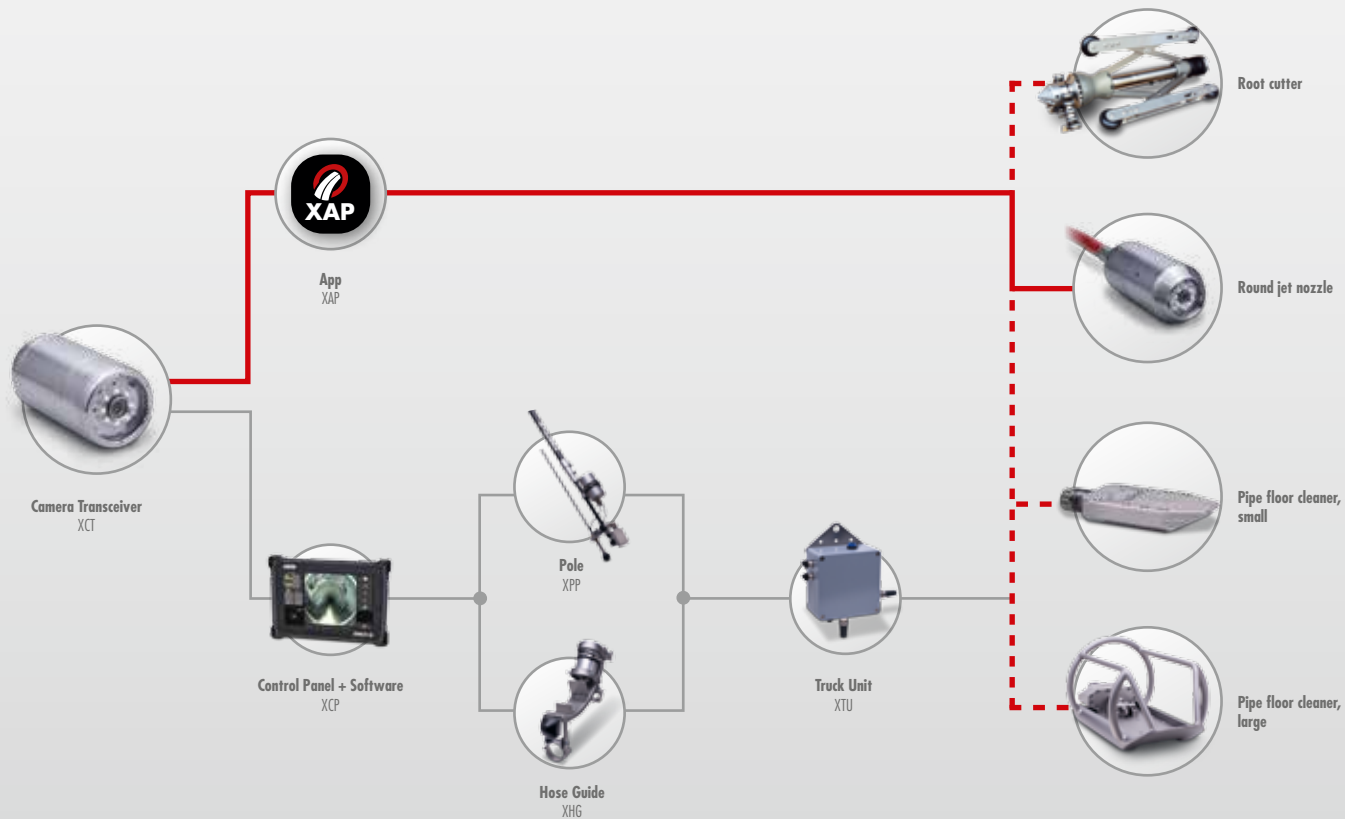

### CAMERA

### LIVE VIDEO ACCESSORIES

#### LEGENDE

- Live Configuration
- - - Download only, with extended equipment also live view possible